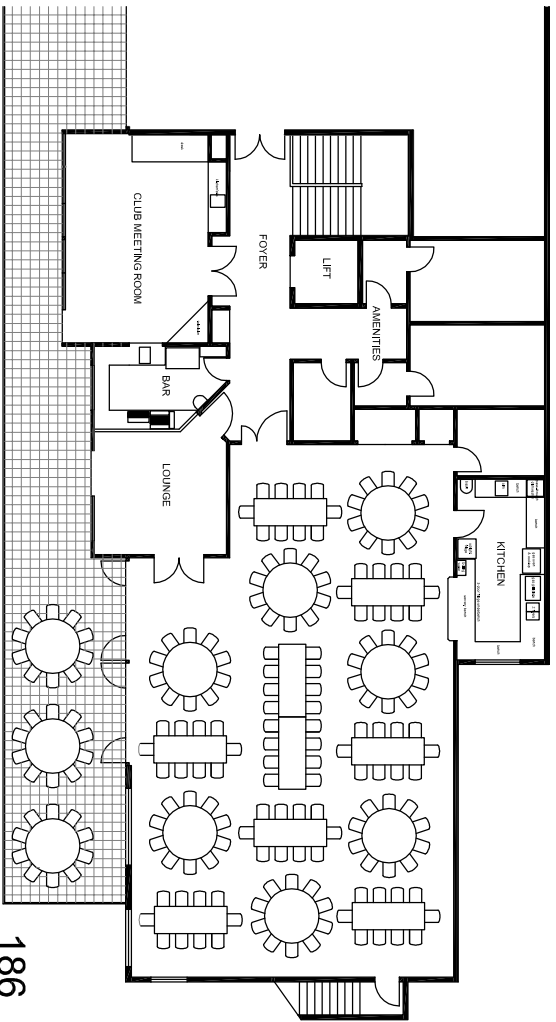

151

156

186

186

FUNCTIONS @ KILLCARE SURF CLUB

82 BEACH DRIVE, KILLCARE P.O. BOX 5, WAGSTAFFE, NSW, 2257
 www.killcaresurfclub.com.au ph.43601150 mobile.0423 609111