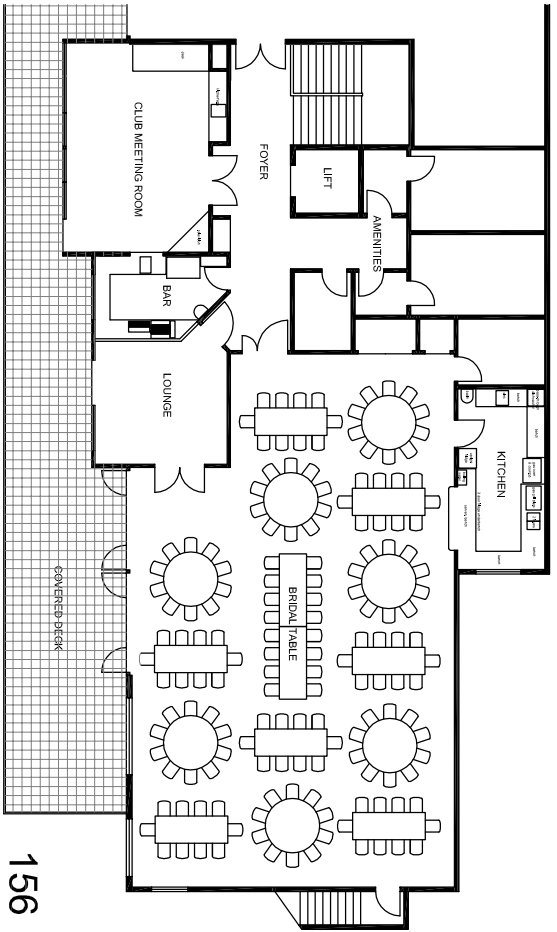

151

156

186

186

FUNCTIONS @ KILLCARE SURF CLUB

82 BEACH DRIVE, KILLCARE P.O. BOX 5, WAGSTAFFE, NSW, 2257
 www.killcaresurfclub.com.au ph.43601150 mobile.0423 609111