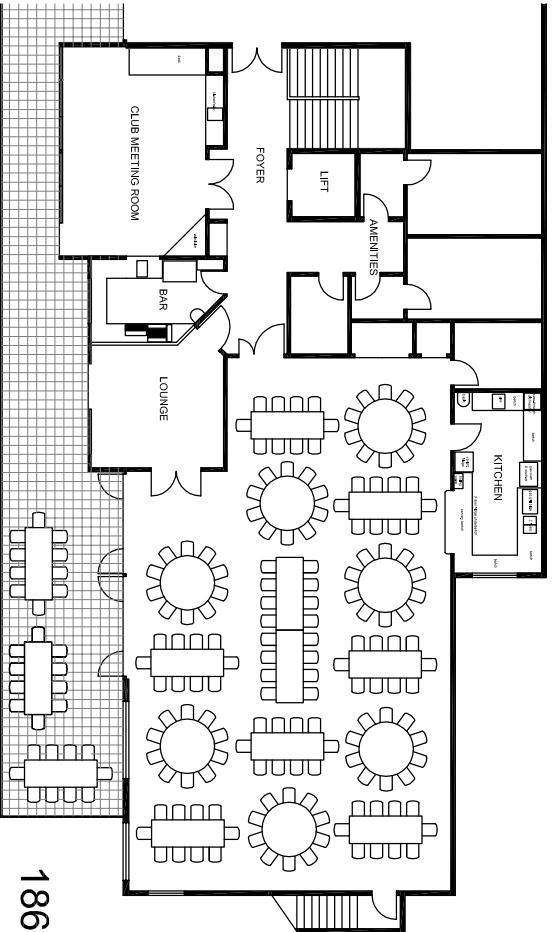

151

156

186

186

FUNCTIONS @ KILLCARE SURF CLUB

82 BEACH DRIVE, KILLCARE P.O. BOX 5, WAGSTAFFE, NSW, 2257
 www.killcaresurfclub.com.au ph.43601150 mobile.0423 609111